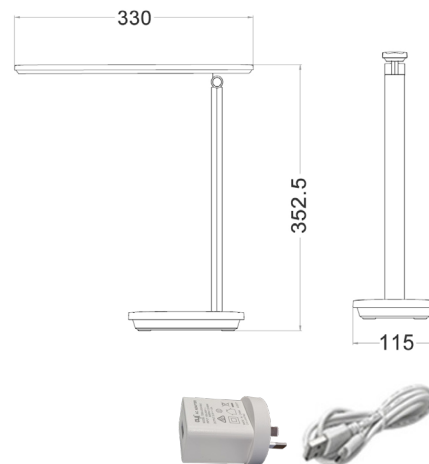

FLATMATE

D.I.Y. LED *Tri-CCT* Portable & Rechargeable Touch Table Lamp

- Eye Caring
- Tri-CCT and Dimmable
- USB Rechargeable, Adapter Included
- Adjustable lamp head

LED	24pcs SMD2835	Tri-CCT
Switch Form	Touch	
Switch Position	Short Press: Colour Temp Changes (3 modes): 3000K / 4000K / 5000K Long Press: Dimming from 100% to 0%	
Power Supply	5V DC 1A	
Power	5W (without adaptor)	
Lumens	300LM	
Battery Type	Lithium battery 18650	1800mAh
Charging Time	Approx 4 hours	When light is switched off
Continuous Lighting Time	2 hours (unplugged)	
RA	≥80	
IP Rating	IP20 for indoor use only	
USB Cable Length	(Type C) 1m	Note: USB port can be used to charge phone (Android only) but has to be plugged in when charging.
Size	W 330mm x D 115mm x H 352.5mm	
Weight	0.34kg	
Anti Slip Pad	0 to 40°C	
Ambient Temperature	-10 to 60°C	
Box Weight	0.4kg	
Box Size	16x39x4cm	
Carton QTY	1/10	